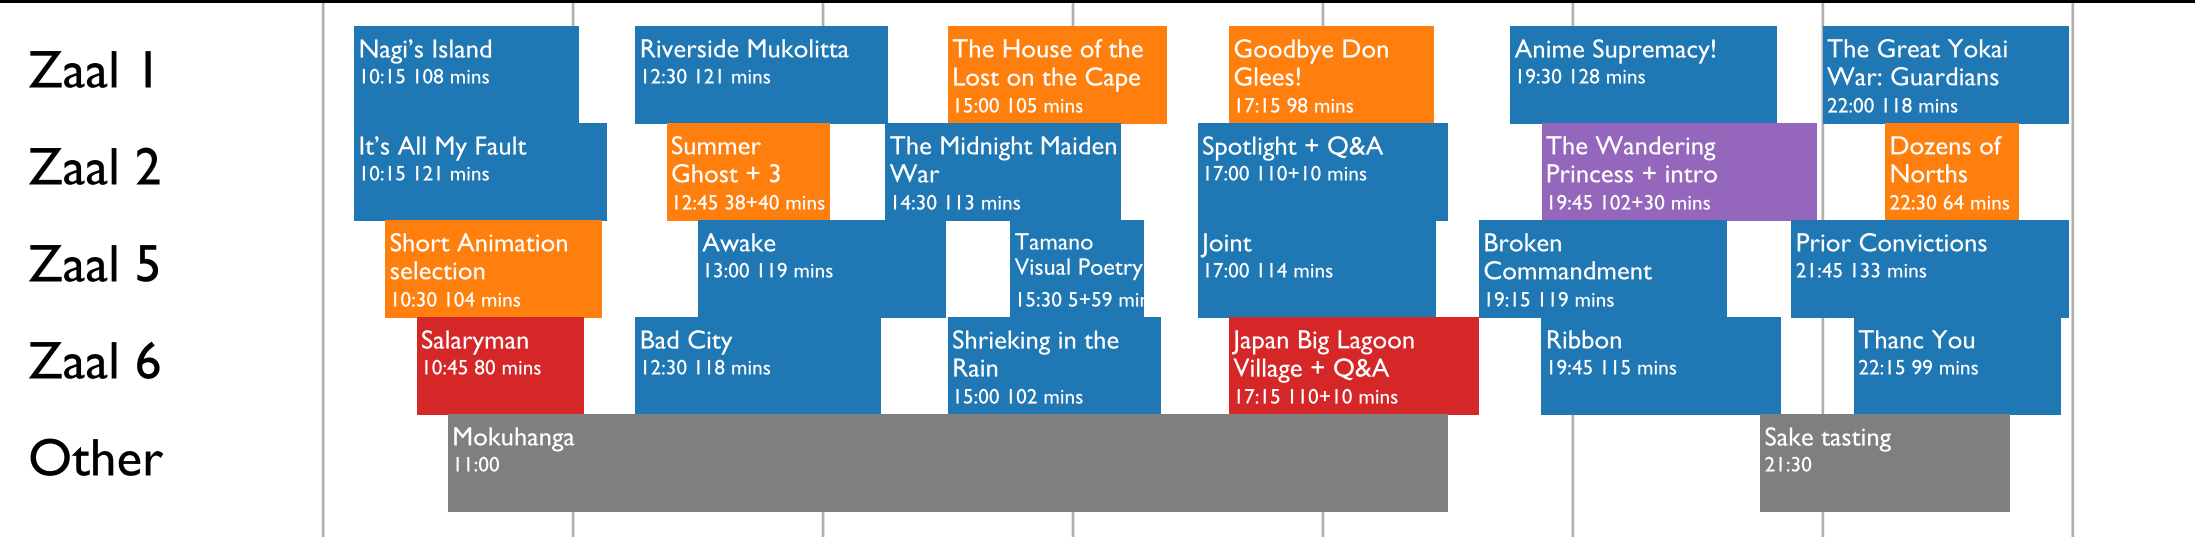

CAMERA JAPAN | ROTTERDAM | LANTARENVENSTER | 22-25 SEPTEMBER 2022

Thursday 10:00 12:00 14:00 16:00 18:00 20:00 22:00 24:00

Friday 10:00 12:00 14:00 16:00 18:00 20:00 22:00 24:00

Event availability and show times are subject to change. We will do our best to inform you of these changes through our website and social media.

CAMERA JAPAN | ROTTERDAM | LANTARENVENSTER | 22-25 SEPTEMBER 2022

Saturday 10:00 12:00 14:00 16:00 18:00 20:00 22:00 24:00

Sunday 10:00 12:00 14:00 16:00 18:00 20:00 22:00 24:00