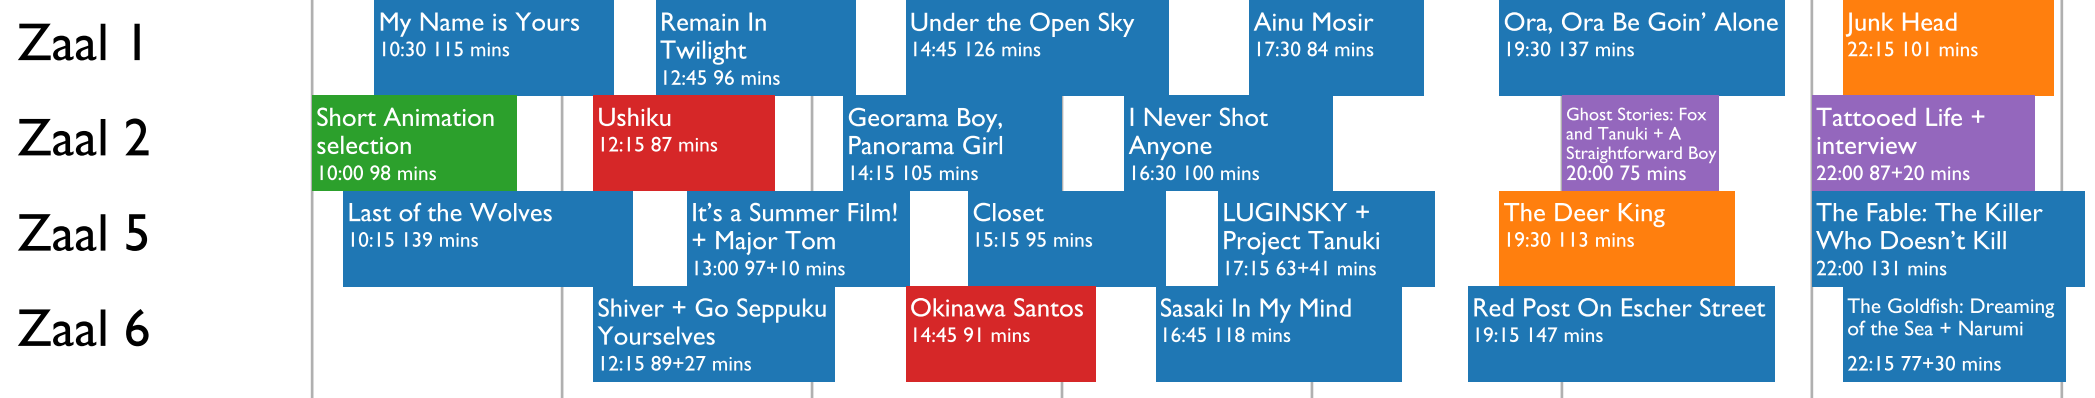

CAMERA JAPAN | ROTTERDAM | LANTARENVENSTER | 23-26 SEPTEMBER 2021

Thursday 10:00 12:00 14:00 16:00 18:00 20:00 22:00 24:00

Friday 10:00 12:00 14:00 16:00 18:00 20:00 22:00 24:00

Event availability and show times are subject to change. We will do our best to inform you of these changes through our website and social media.

- Feature
- Anime
- Shorts
- Documentary
- Special
- Filmbrunch
- Kids' Day
- Workshop
- Izakaya

CAMERA JAPAN | ROTTERDAM | LANTARENVENSTER | 23-26 SEPTEMBER 2021