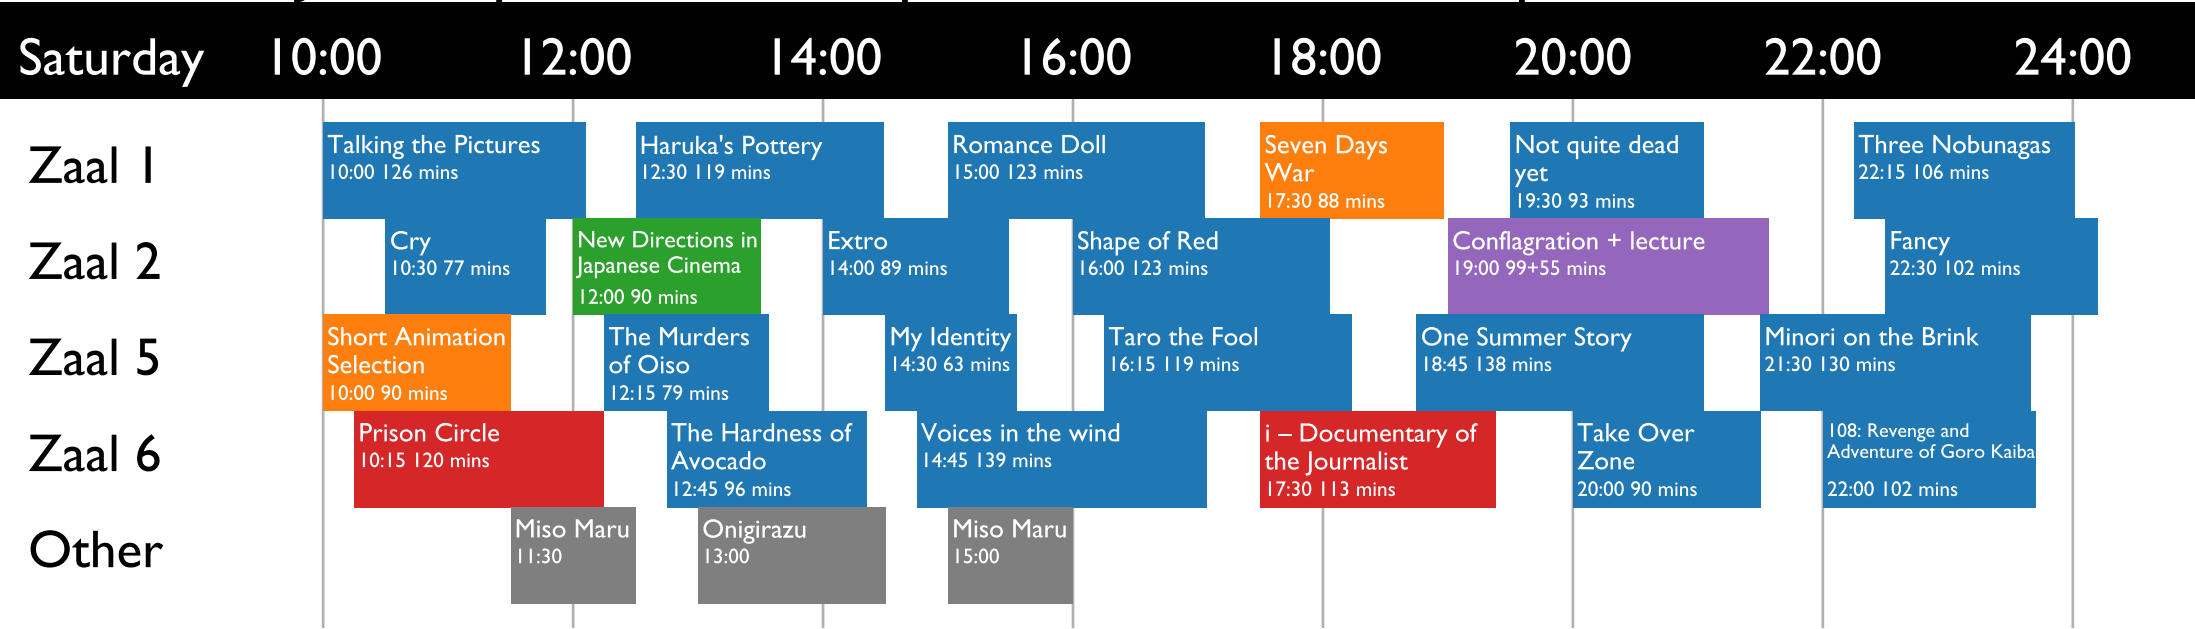

# CAMERA JAPAN | ROTTERDAM | LANTARENVENSTER | 24-27 SEPTEMBER 2020

Event availability and show times are subject to change. We will do our best to inform you of these changes through our website and social media.