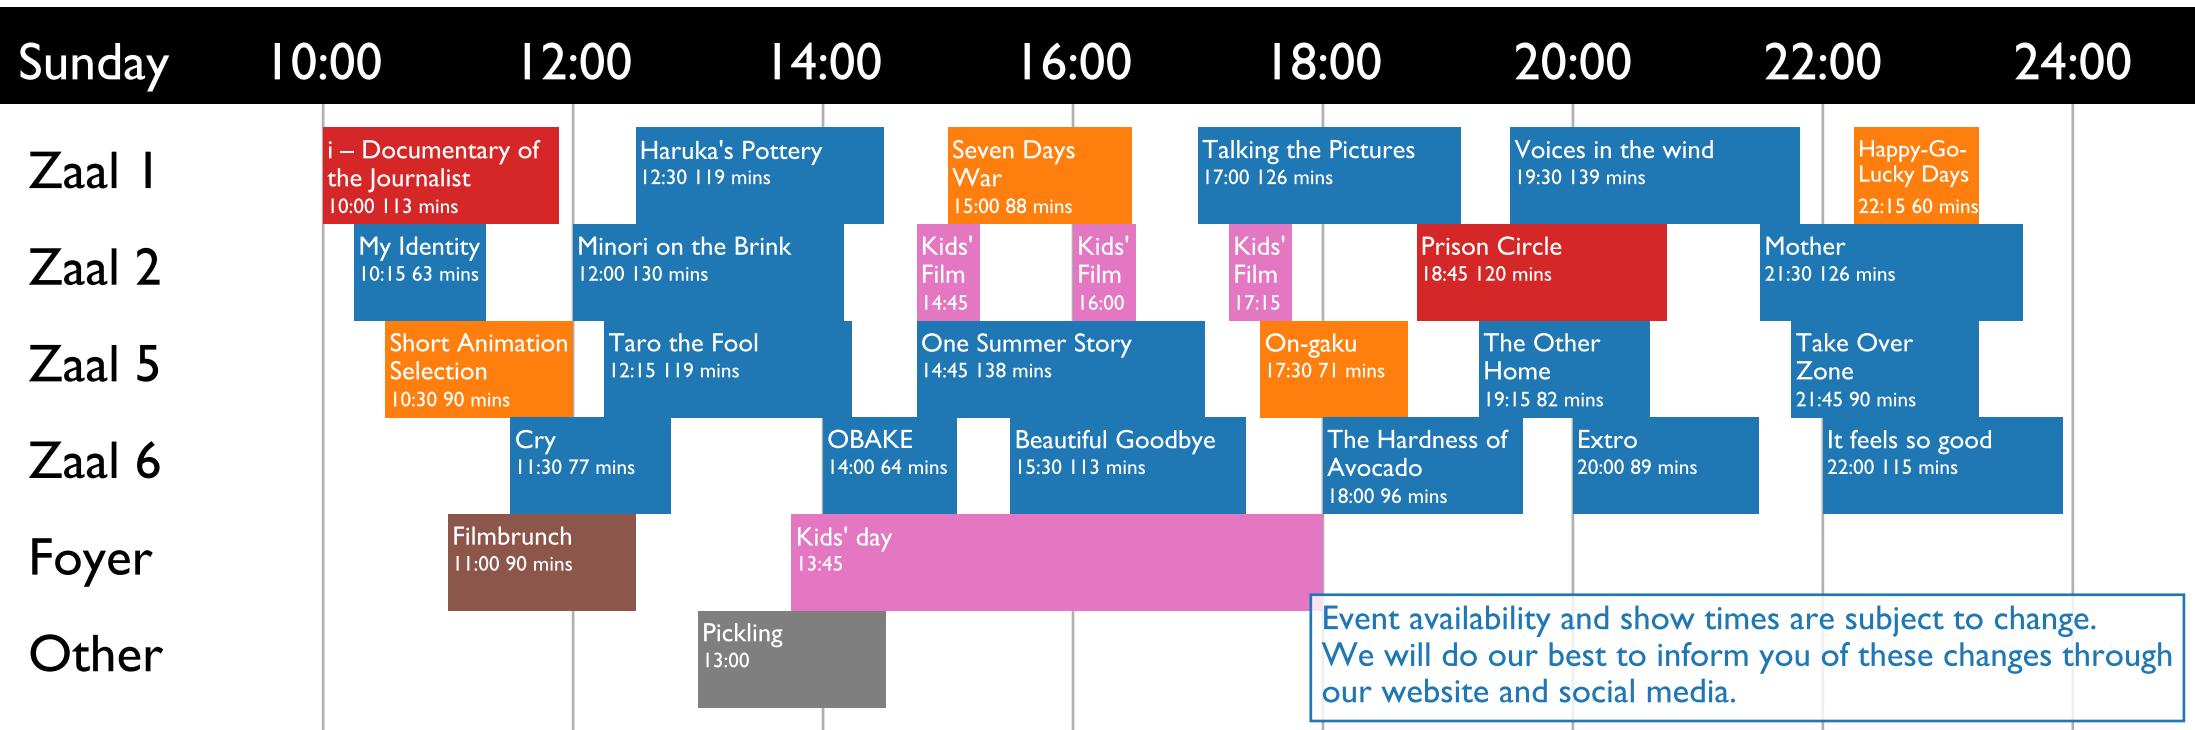

# CAMERA JAPAN | ROTTERDAM | LANTARENVENSTER | 24-27 SEPTEMBER 2020

Event availability and show times are subject to change. We will do our best to inform you of these changes through our website and social media.