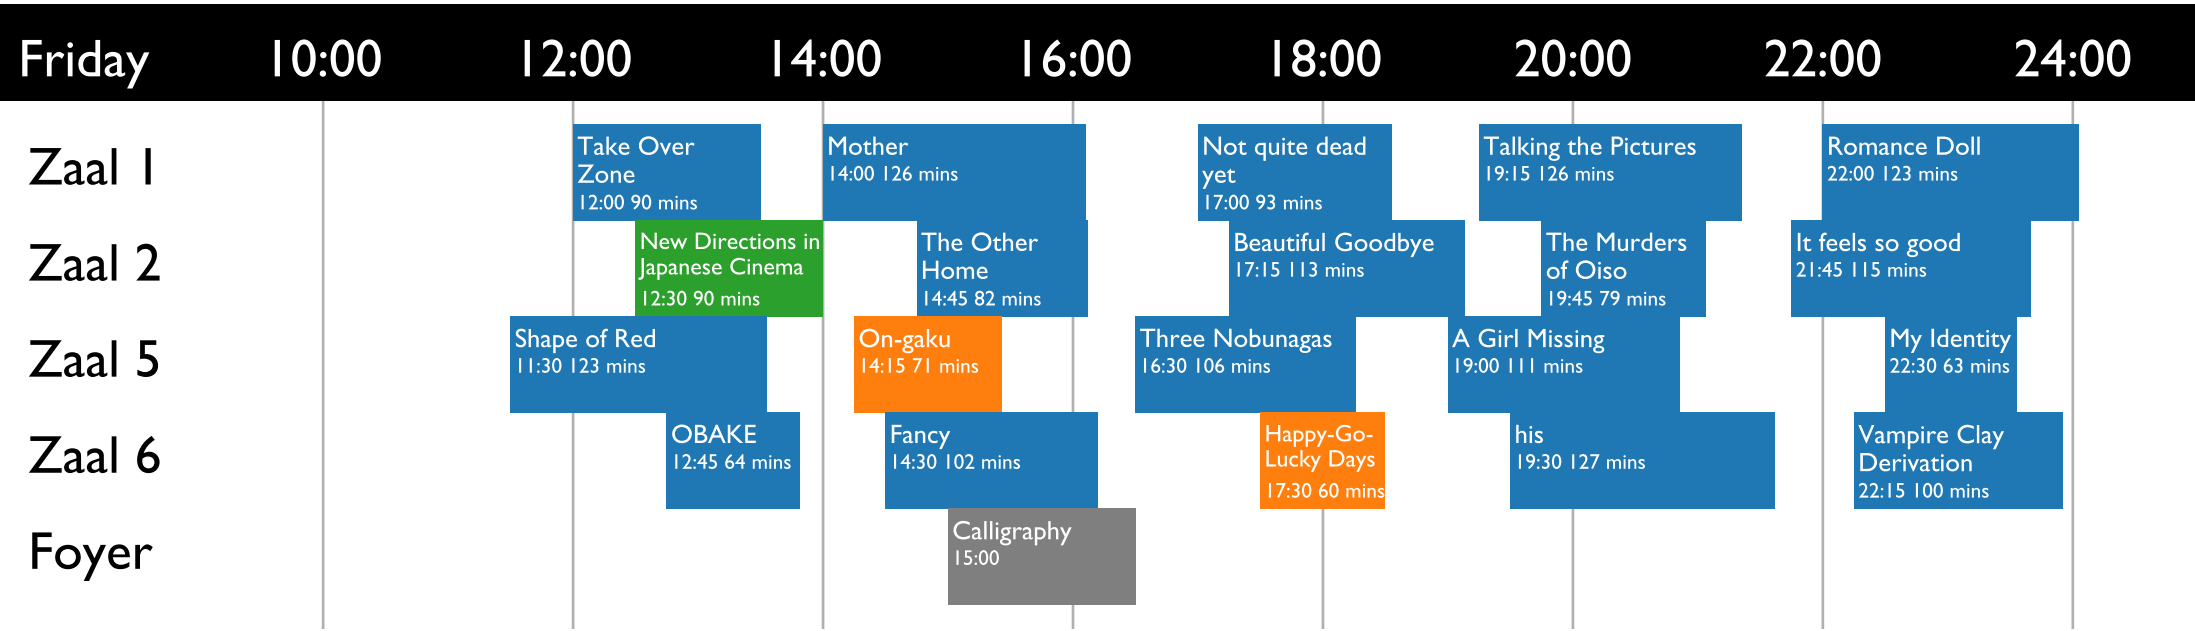

# CAMERA JAPAN | ROTTERDAM | LANTARENVENSTER | 24-27 SEPTEMBER 2020

Event availability and show times are subject to change. We will do our best to inform you of these changes through our website and social media.