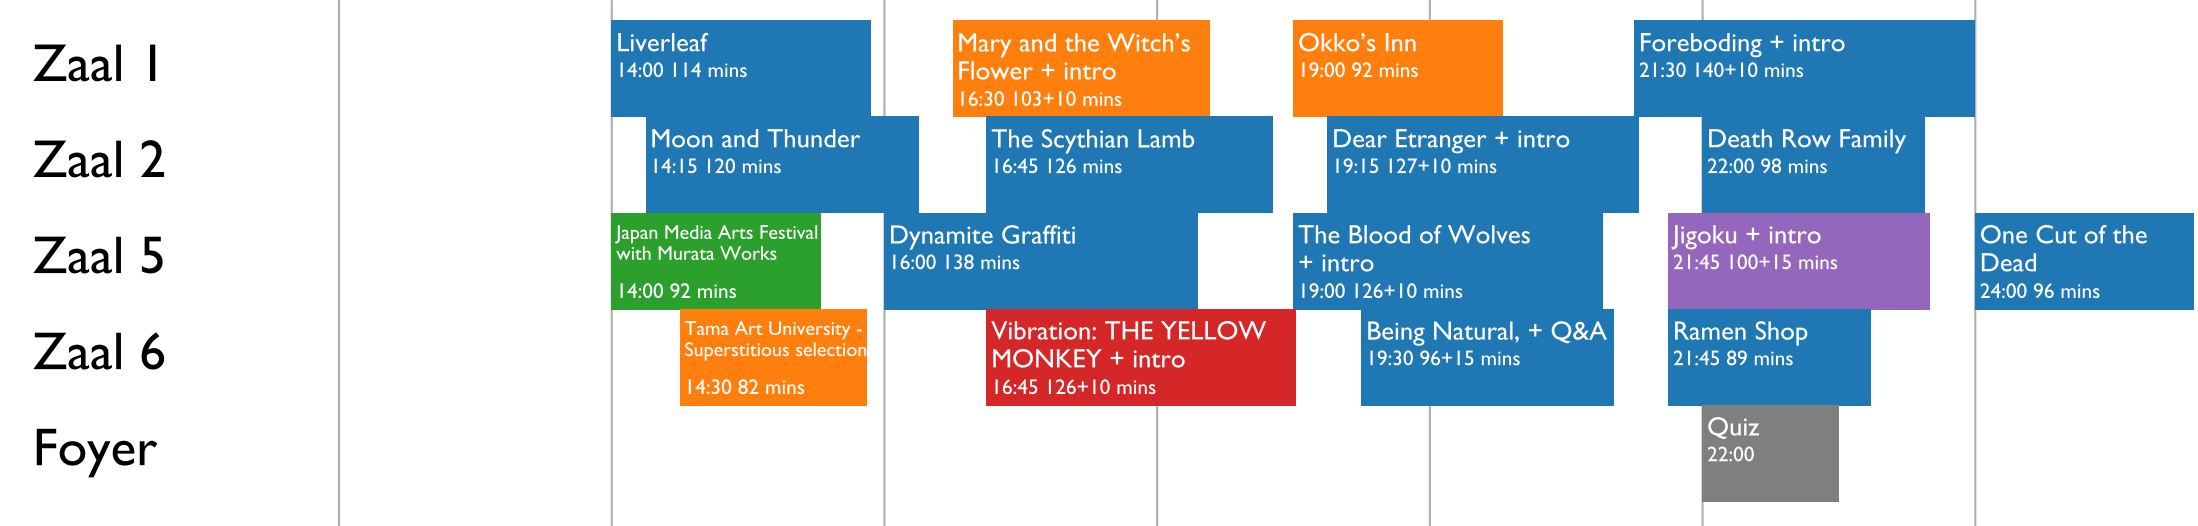

# CAMERA JAPAN | ROTTERDAM | LANTARENVENSTER | 27-30 SEPTEMBER 2018

Thursday 12:00 14:00 16:00 18:00 20:00 22:00 24:00

Friday 12:00 14:00 16:00 18:00 20:00 22:00 24:00

Event availability and show times are subject to change. We will do our best to inform you of these changes through our website and social media.